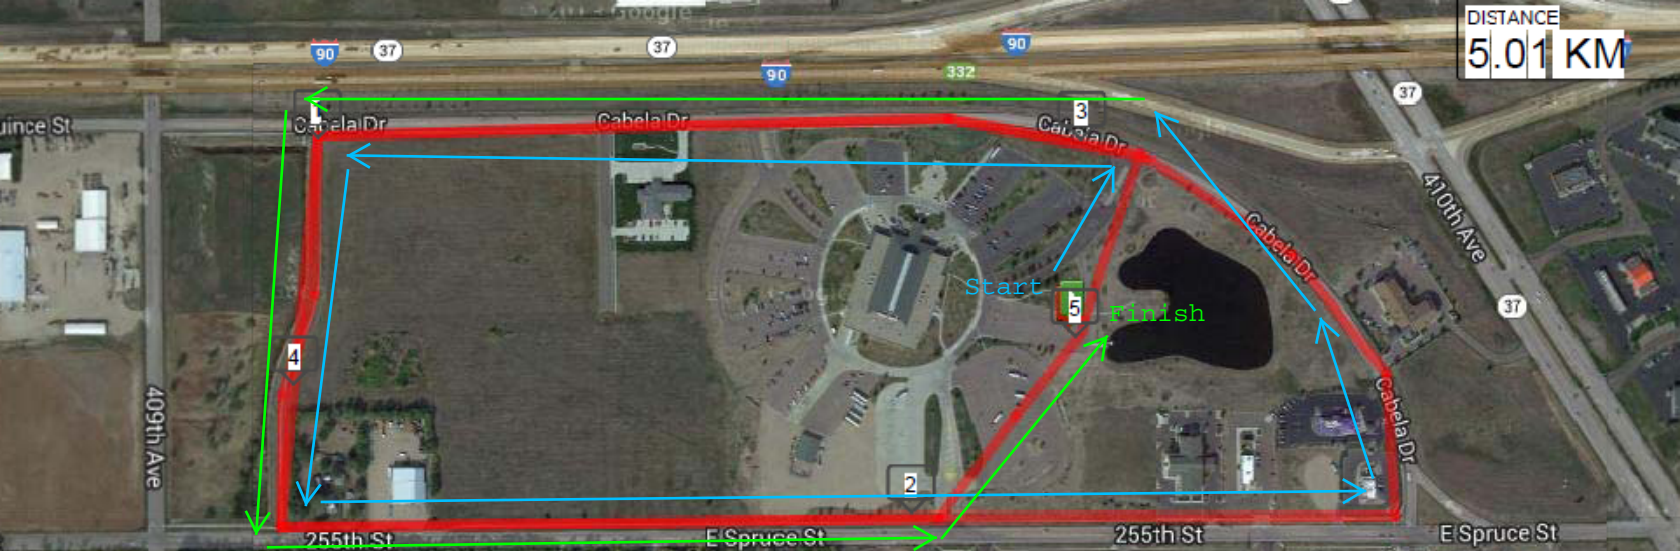

DISTANCE
5.01 KM

The 5K Walk/Run will start by the Cabela's Pond.
We will go around the entire loop once as indicated by the blue line.
We will then go around another 3/4 of the loop as indicated by the green line.